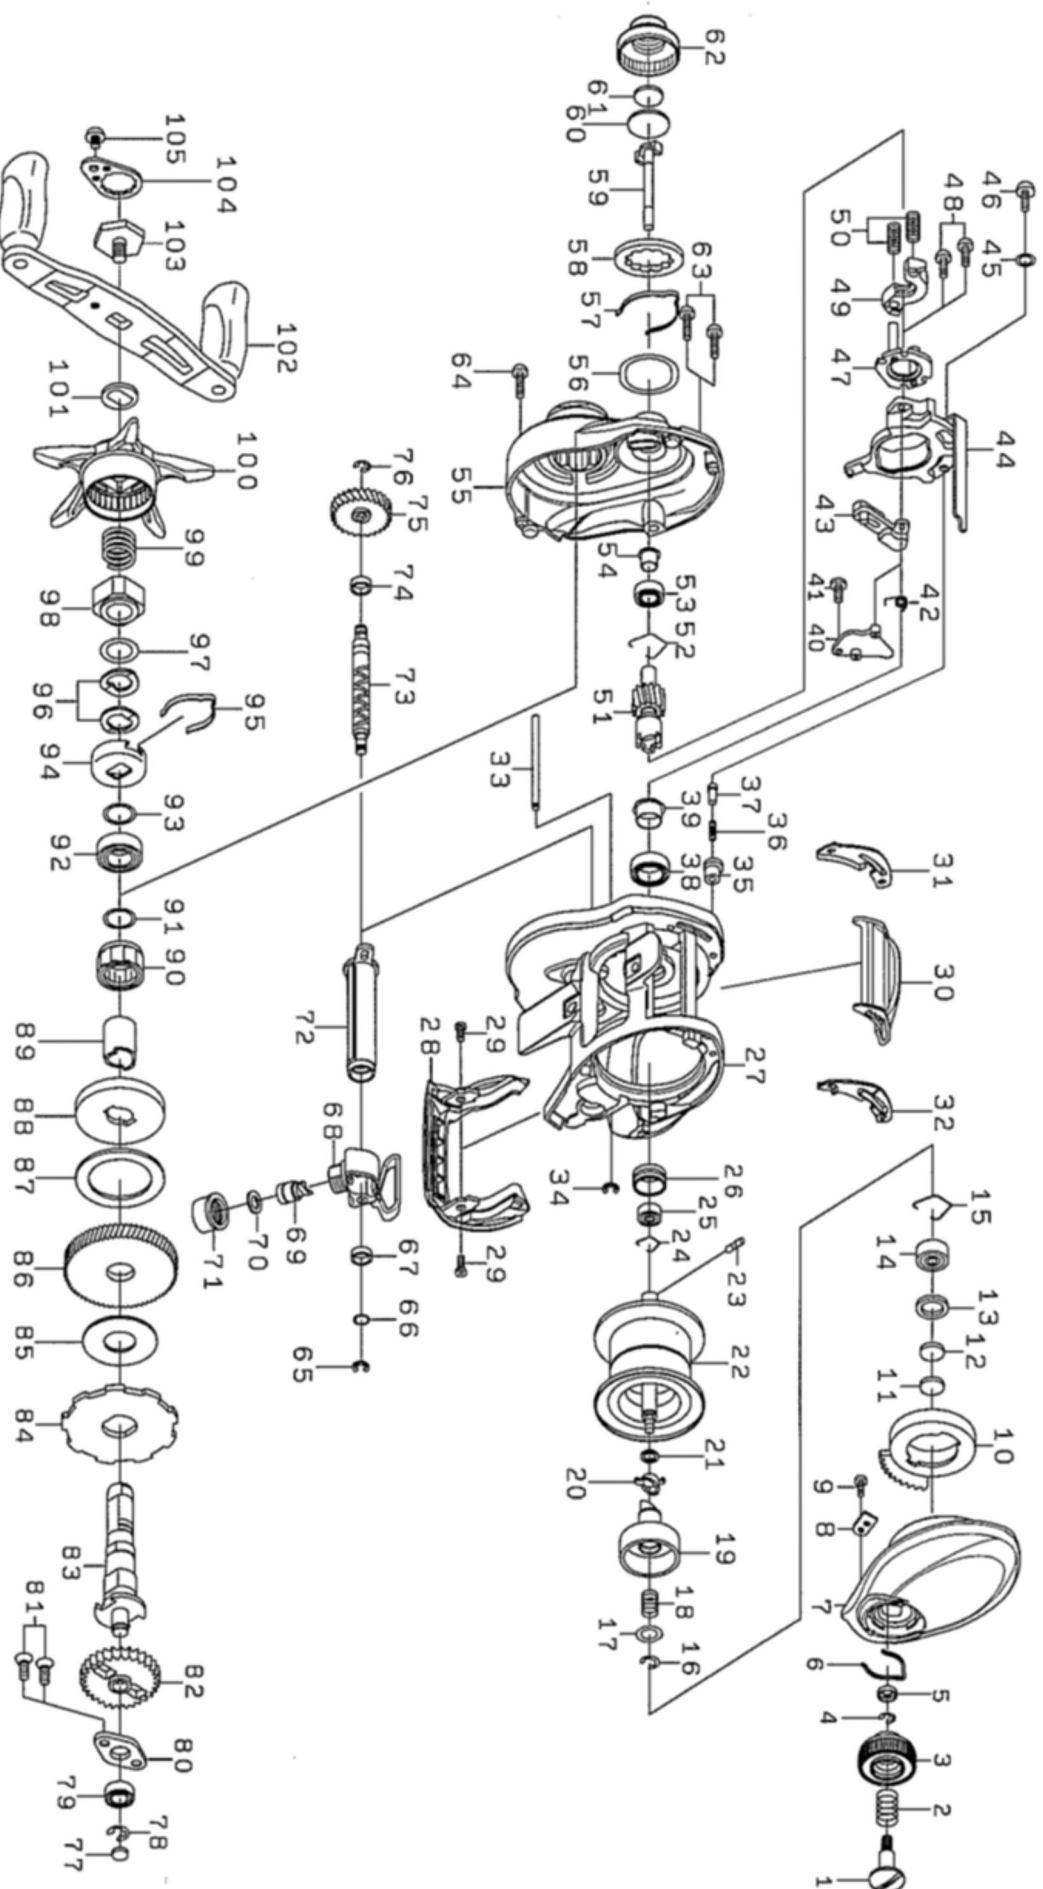

ZILLION SV TW 1016SV-SH / SV TW 1016SV / SV TW 1016SV-H / SV TW 1016SV-SHL / SV TW 1016SV-L / SV TW 1016SV-HL

Please quote by part number, not key number when ordering
spares@dalwaaustralia.com.au PH: 02 8644 8644
ZILLION SV TW 1016SV-SHL

Key No.	Part Number	Description	Key No.	Part Number	Description	Key No.	Part Number	Description
1	6H930401	BRAKE DIAL SC	36	6H928801	CLUTCH CAM PLATE PIN SP	71	6F402801	PAWL HOLDER NUT
2	6E167101	BRAKE DIAL SP	37	6I055201	CLUTCH CAM PLATE PIN	72	6I247601	WORM SHIELD
3	6H930210	BRAKE DIAL	38	6G431002	CLUTCH CAM BALL BEARING	73	6I243601	WORM SHAFT
4	6B339801	BRAKE DIAL RETAINER(A)	39	6H266601	CLUTCH CAM BEARING COLLAR	74	6G720001	WORM SHAFT COLLAR
5	6F637701	BRAKE DIAL COLLAR	40	6I247401	KICK LEVER PLATE(A)	75	6H910501	WORM SHAFT GEAR
6	6H663401	BRAKE DIAL LEAF SP	41	6H294101	KICK LEVER PLATE SC	76	6B339801	WORM SHAFT GEAR RETAINER
7	6I247701	RS PLATE	42	6I247501	KICK LEVER PLATE SP	77	6G099800	GEAR SHAFT WASHER
8	6H915501	BRAKE DIAL RETAINER(B)	43	6I221501	KICK LEVER	78	63208002	GEAR SHAFT RETAINER
9	6G939301	BRAKE DIAL RETAINER(B) SC	44	6I247201	CLUTCH CAM PLATE	79	6B358605	GEAR SHAFT BALL BEARING
10	6I244401	MAG HOLDER	45	6H159201	CLUTCH CAM PLATE SC WASHER	80	6H156501	GEAR SHAFT PLATE
11	63757400	RS BEARING WASHER(A)	46	63522501	CLUTCH CAM PLATE SC	81	6E134509	GEAR SHAFT PLATE SC
12	63757411	RS BEARING WASHER(B)	47	6H659101	KICK LEVER PLATE (B)	82	6H912701	WORM GEAR
13	6G185101	RS BEARING WASHER(C)	48	6B032904	KICK LEVER PLATE (B) SC	83	6I243102	GEAR SHAFT
14	6G511506	RS BALL BEARING	49	6H944401	CLUTCH PLATE	84	6H929401	RATCHET
15	6F032201	RS BALL BEARING	50	6I055301	CLUTCH SP	85	6I085101	DRIVE GEAR WASHER
16	63208002	SPOOL HOLDER SP RETAINER	51	6Z021828	PINION + DRIVE GEAR UNIT	86	6Z021828	PINION + DRIVE GEAR UNT
17	6G150301	SPOOL HOLDER SP WASHER	52	6E219701	PINION RING	87	6H452602	DRAG WASHER
18	6H862301	SPOOL HOLDER SP	53	6G466205	PINION BALL BEARING	88	6H913201	DRAG DISC WASHER
19	6H950701	SPOOL HOLDER	54	6H159501	PINION BEARING COLLAR	89	6G545001	DRAG DISC COLLAR
20	6I190301	SPOOL HOLDER COLLAR	55	6I246901	LS PLATE	90	6G819801	ONEWAY CLUTCH
21	6E096501	SPOOL HOLDER WASHER	56	6I242201	MECHANICAL BRAKE O RING	91	6B553801	CLUTCH RING WASHER
22	6Z022423	SPOOL ASS (16-26)	57	6F262701	MECHANICAL BRAKE KNOB SP	92	6B861704	HANDLE BALL BEARING
23	6H358801	SPOOL PIN	58	6F625503	MECHANICAL BRAKE WASHER(A)	93	6B553802	HANDLE BEARING WASHER
24	6I149501	SPOOL BEARING RING	59	6I198801	PINION SHAFT	94	6F028203	DRAG HOLDER
25	6G511506	SPOOL BALL BEARING	60	6B175401	MECHANICAL BRAKE WASHER(B)	95	6F032401	DRAG HOLDER LEAF SP
26	6H232201	SPOOL BEARING COLLAR	61	6B175503	MECHANICAL BRAKE WASHER(C)	96	6I508901	DRAG SP WASHER
27	6I247001	FRAME	62	6I242301	MECHANICAL BRAKE KNOB	97	6H929501	STAR DRAG WASHER
28	6I244001	FRONT COVER	63	6G040814	LS PLATE SC(A)	98	6I141002	STAR DRAG NUT
29	6H842803	FRONT COVER SC	64	6G040801	LS PLATE SC(B)	99	6I011901	STAR DRAG SPRING
30	6I242901	CLUTCH LEVER	65	63205901	WORM SHAFT GEAR RETAINER	100	6I140001	STAR DRAG
31	6H915701	CLUTCH LEVER PLATE(L)	66	6B411700	WORM SHAFT WASHWE	101	6F576601	HANDLE WASHER
32	6H915601	CLUTCH LEVER PLATE(R)	67	6G720001	WORM SHAFT COLLAR	102	6I243801	HANDLE ASS
33	6I244101	O/C POST	68	6I243301	LEVEL WIND	103	6G779101	HANDLE SC
34	6H704101	O/C POST RETAINER	69	6I214212	PAWL	104	6H834504	HANDLE LOCK PLATE
35	6H910601	CLUTCH CAM PLATE PIN SP COLLAR	70	63731300	PAWL WASHER	105	63538301	HANDLE LOCK PLATE SC